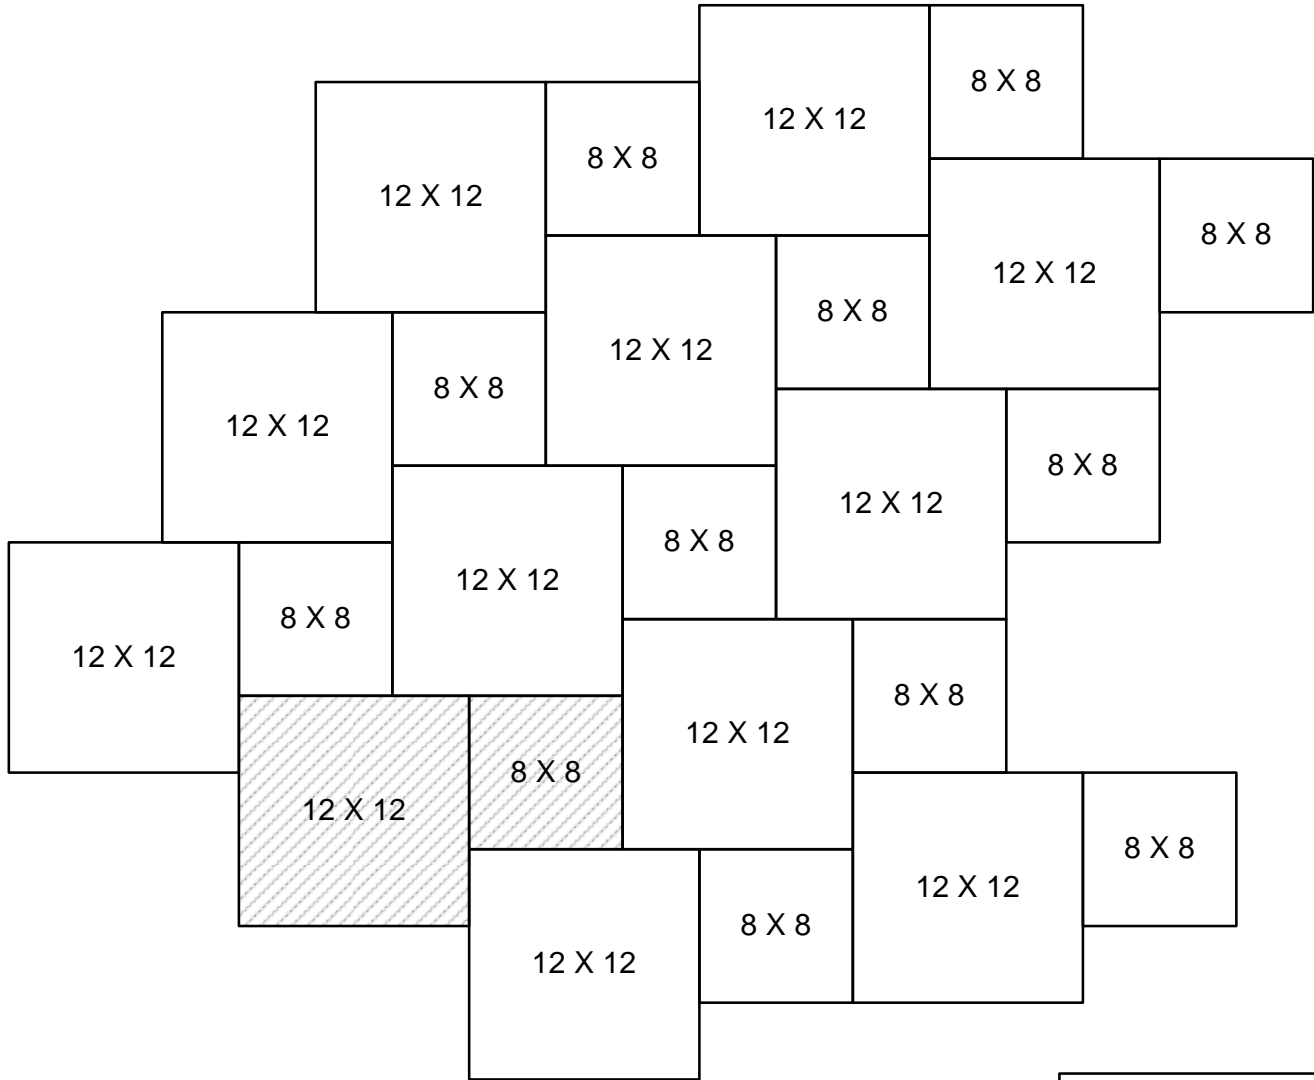

# HOPSCOTCH 12x12's & 8x8's

RATIO	
12 x 12	69%
8 x 8	31%

HOPSCOTCH PATTERN CAN BE INSTALLED IN ONE COLOR OR COMBINING TWO COLORS.

ARTISTIC PAVER MFG.  
 120 N.E. 179<sup>TH</sup> STREET, NORTH MAIMI BEACH FL 33162  
 PHONE: (305) 653-7283 FAX: (305) 653-7511  
 Email: sales@artisticpavers.com  
 www.artisticpavers.com