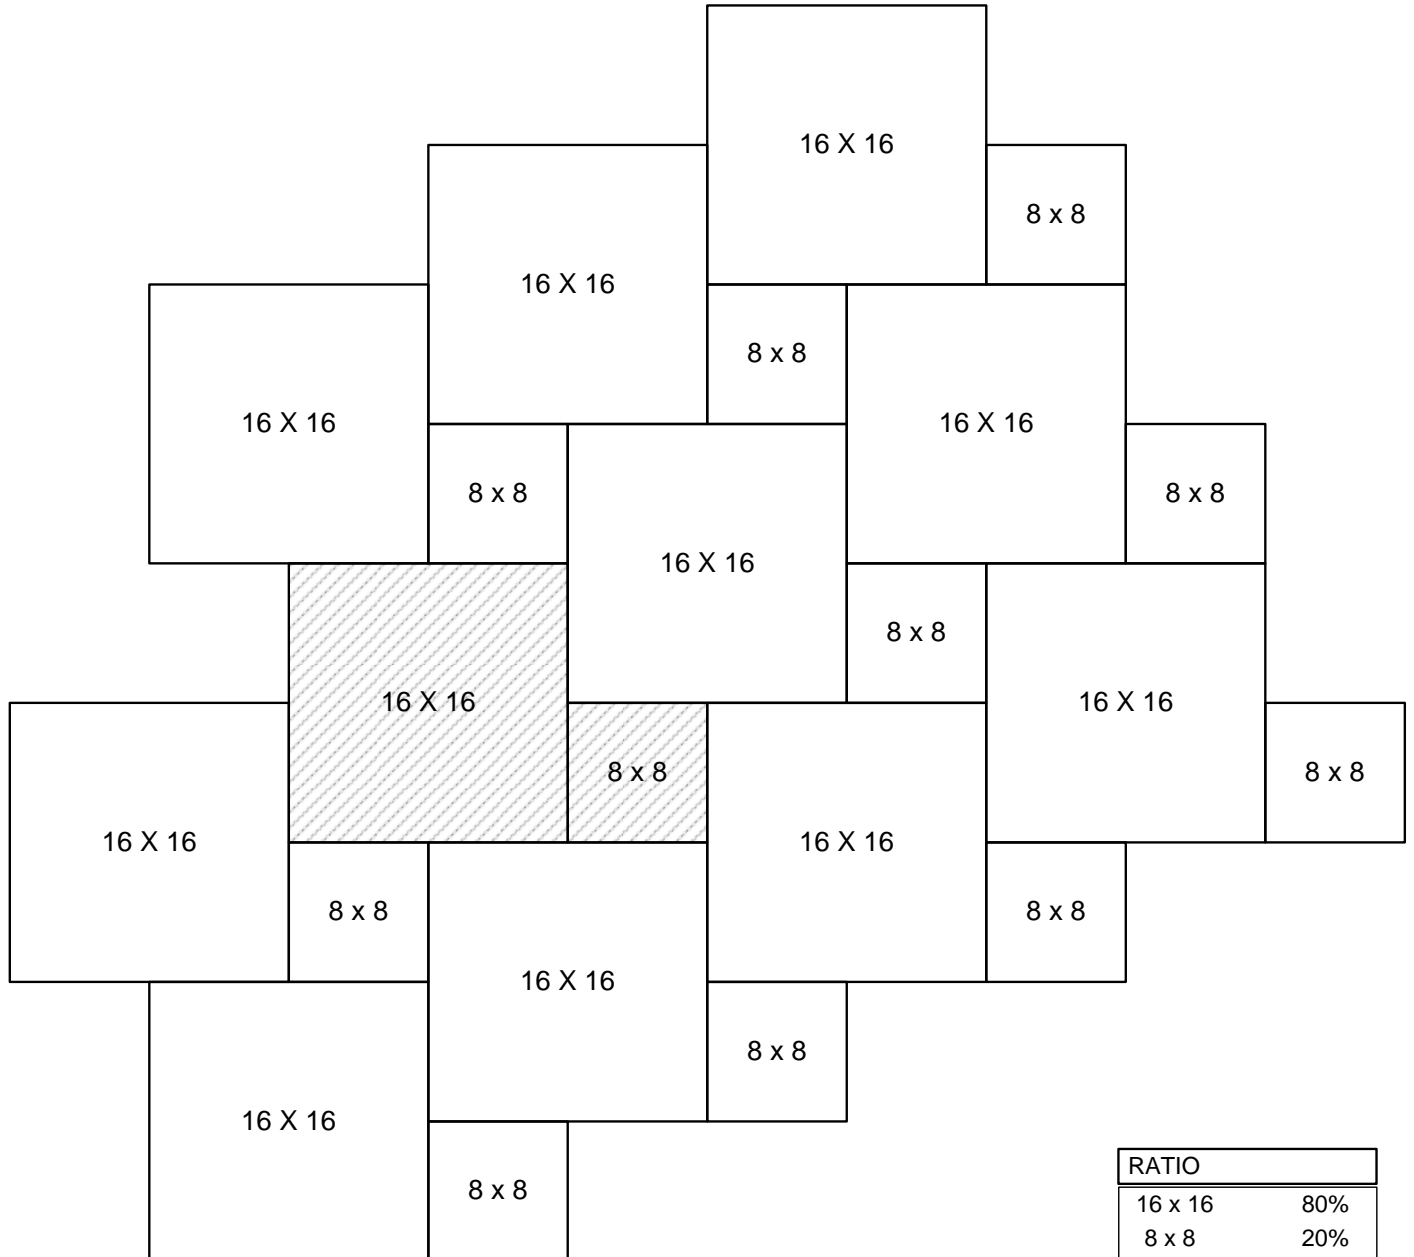

HOPSCOTCH 16X16's & 8X8's

RATIO	
16 x 16	80%
8 x 8	20%

HOPSCOTCH PATTERN CAN BE INSTALLED IN ONE COLOR OR COMBINING TWO COLORS.

*PATTERN NOT RECOMMENDED FOR DRIVEWAYS

ARTISTIC PAVER MFG.
 120 N.E. 179TH STREET, NORTH MAIMI BEACH FL 33162
 PHONE: (305) 653-7283 FAX: (305) 653-7511
 Email: sales@artisticpavers.com
 www.artisticpavers.com