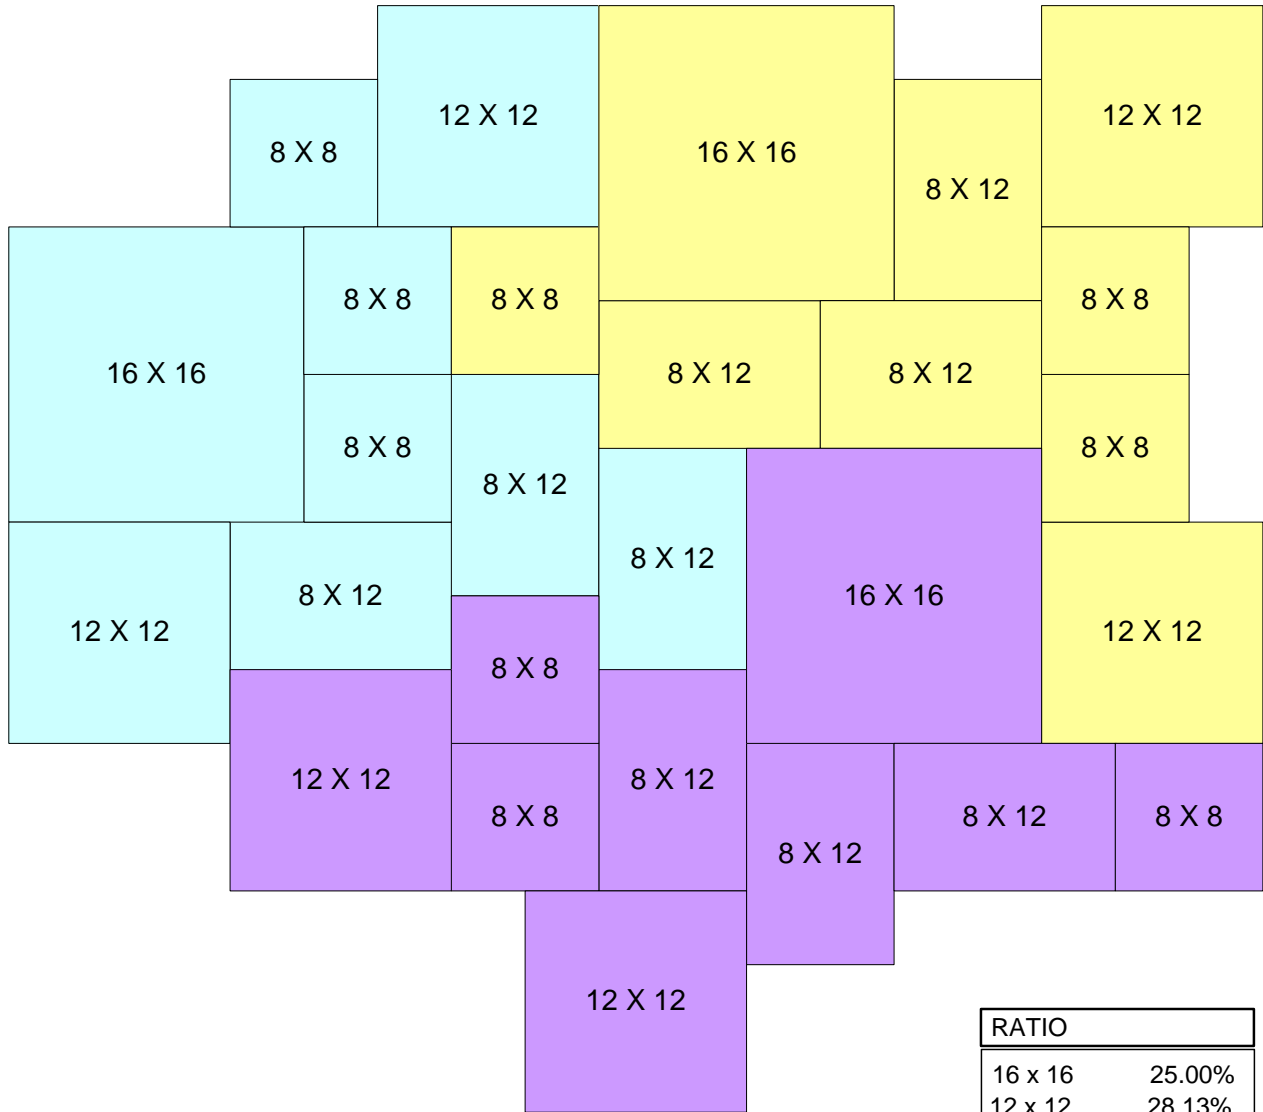

RANDOM ASHLAR 4 SIZES

RATIO	
16 x 16	25.00%
12 x 12	28.13%
8 x 12	28.13%
8 x 8	18.75%

EACH COLOR ABOVE ILLUSTRATES A SECTION USING THE NUMBER OF PIECES IN THIS COMBINATION (1x) 16X16 + (2x)12x12's + (3x) 8x12's + (3x) 8x8's. IT'S NOT MEANT TO SHOW A PARTICULAR PATTERN.