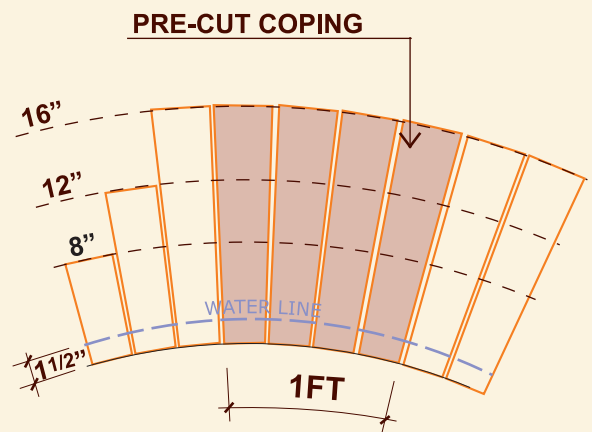

NUMBER OF PIECES

- 4"x 8" SINGLE SIDED BULLNOSE
- 4"x 12" SINGLE SIDED BULLNOSE
- 4"x 12" DOUBLE SIDED BULLNOSE
- 4"x 16" DOUBLE SIDED BULLNOSE

DIAMETER AT WATER LINE _____ 7 FT
NUMBER OF PIECES - FULL CIRCLE (INCLUDING GROUT) _____ 87
NUMBER OF PIECES - PER LINEAR FT (INCLUDING GROUT) _____ 4