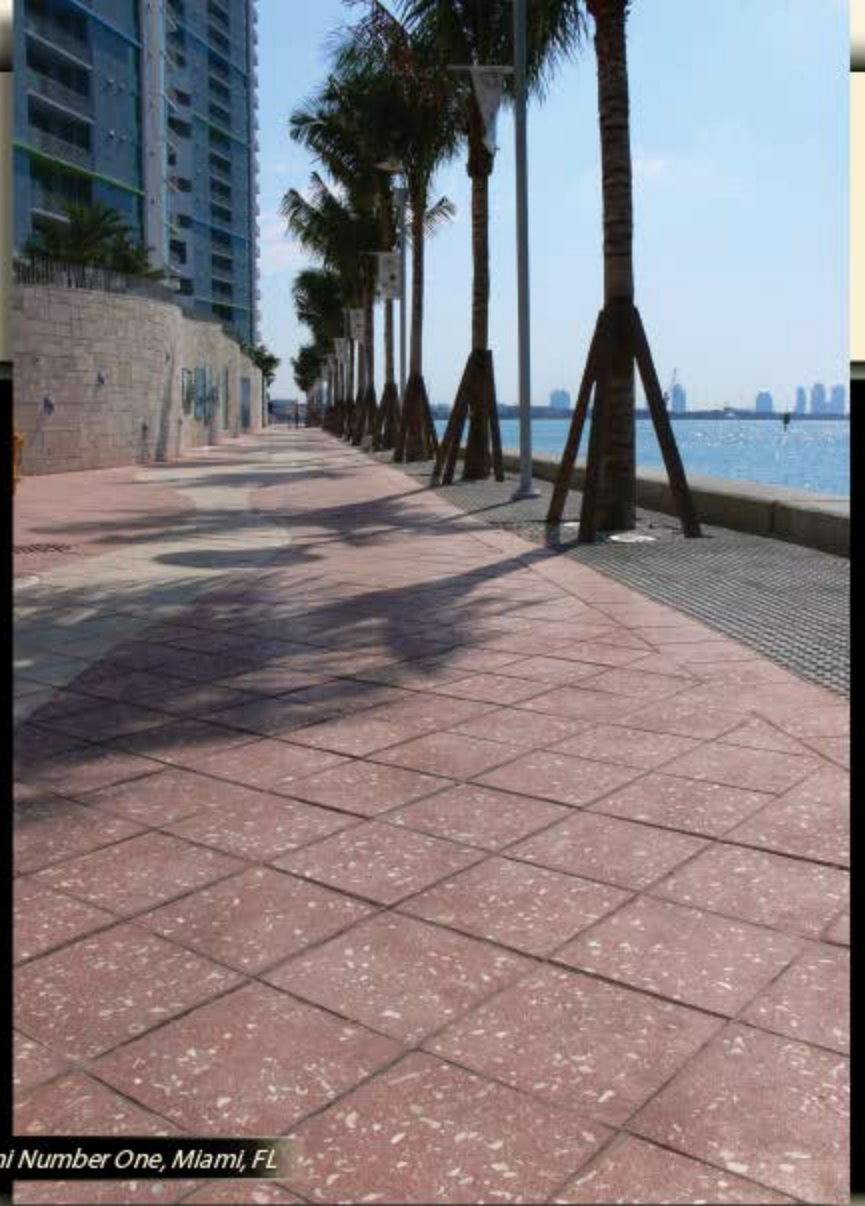

Take a tour at www.artisticpavers.com/designcenter and let only your creativity be your limit!

ARTISTIC PAVER MFG.[®]

SPECIALIZING IN UNUSUAL SAND-SET
INTERLOCKING PAVERS FOR A DISTINGUISHED LOOK.

Vivante Condominium - Punta Gorda, FL