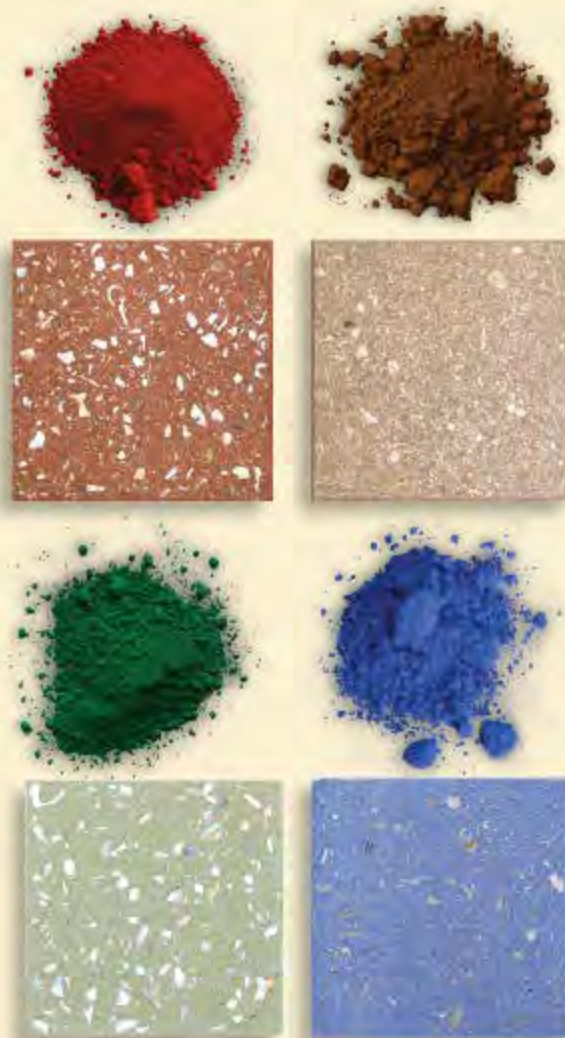

2. *Colors*

The possibility to color coordinate your project.